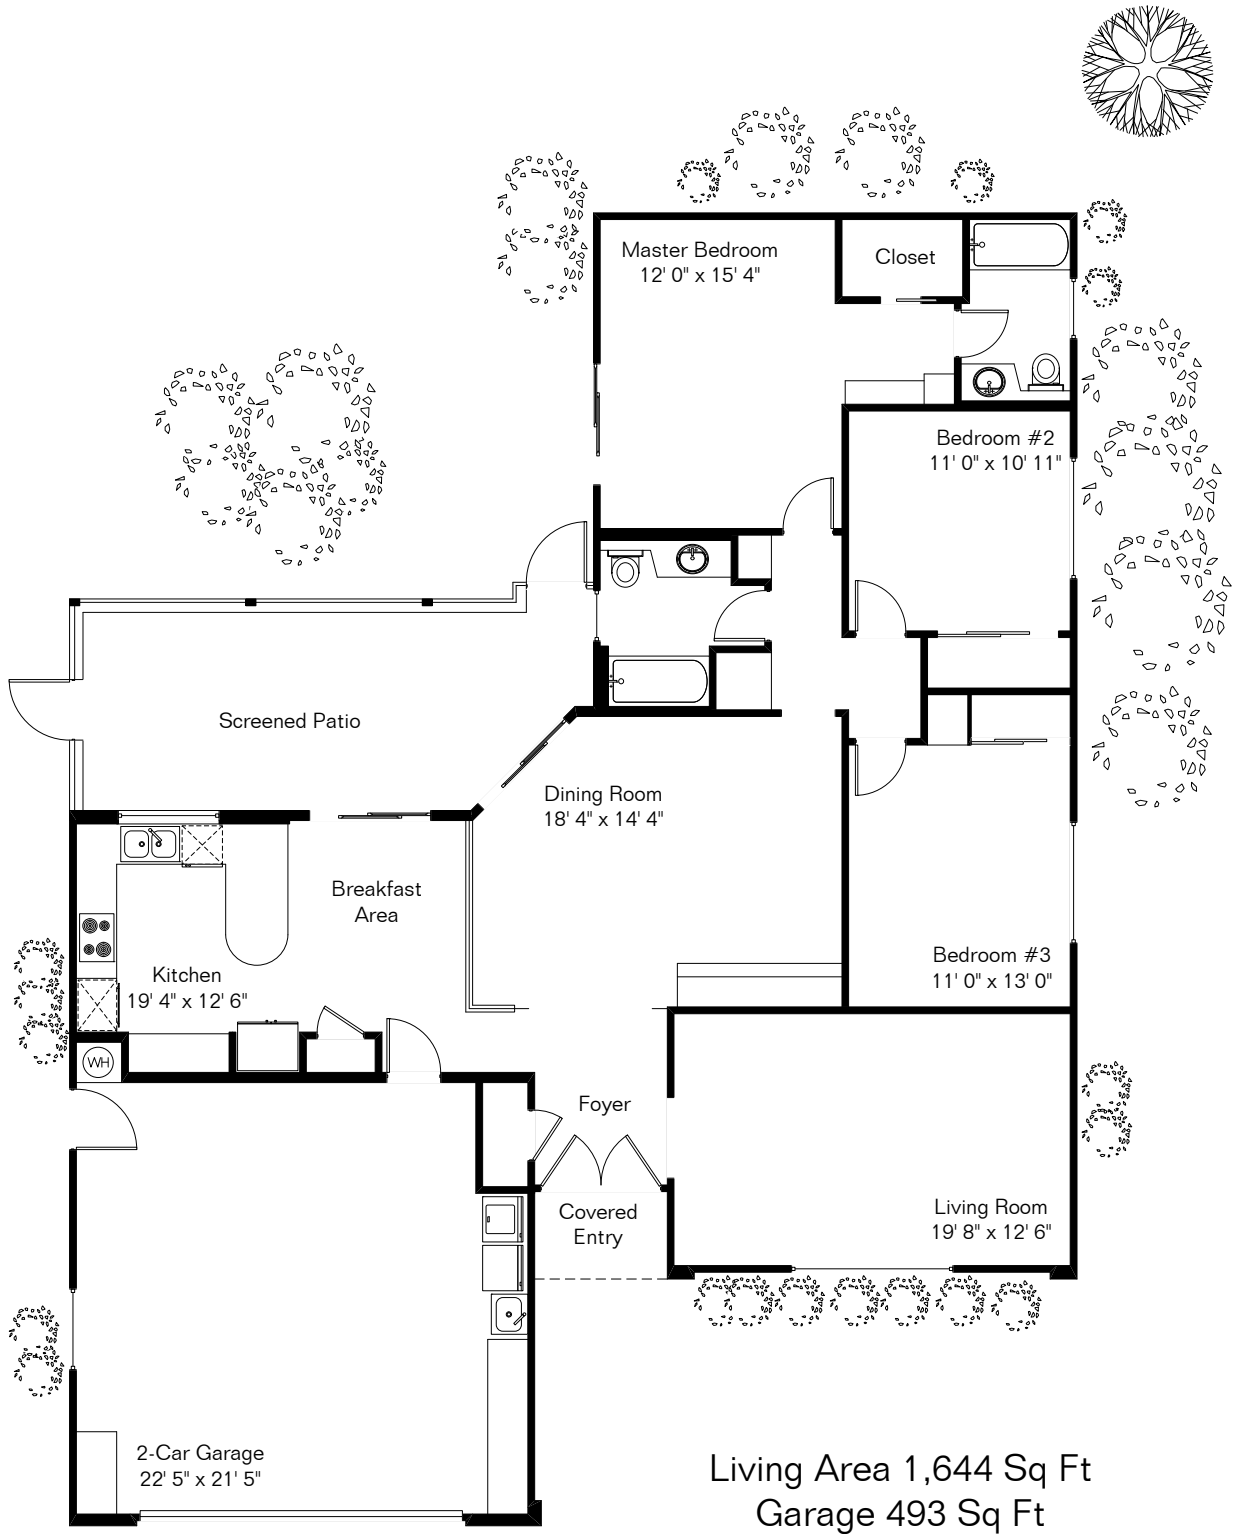

The square footages and room size information are deemed to be reliable but are not guaranteed and should be independently verified.

10309 W White Mountain Rd

Site Visit July 2008

0 ft. 6 ft. 10 ft. 20 ft.

Copyright 2008 Floor Plans First! LLC
All Rights Reserved.

www.FloorPlansFirst.com

Toll Free (877) 887-1500
Voice (520) 881-1500
Fax (520) 791-7701

Floor Plans First!
See the Floor Plan First!